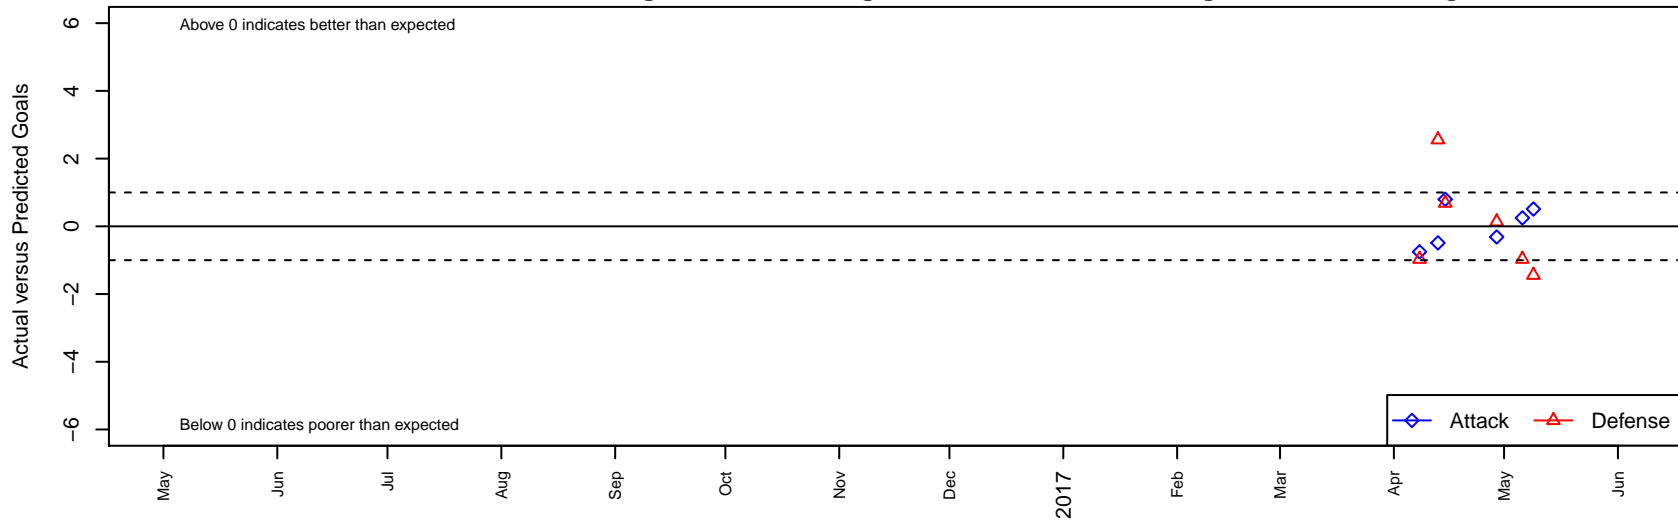

# North Idaho Inferno B98

North Idaho Inferno FC  
Post Falls, ID  
B98 total strength=1426  
attack=9.5 defense=8.07  
spr league = Spr IPL 98-00 U19  
notes= Muhlberger 2016

alt names used: NORTH IDAHO INFERNO F C MUHLBERGER  
Venues played: 2016 Spr IPL 98-00 U19

**North Idaho Inferno B98**  
Dots are actual minus expected GF (blue circles) and GA (red triangles).  
Blue line is smoothed change in attack strength. Red is smoothed change in defense strength.

<b>date</b>	<b>home</b>		<b>away</b>		<b>venue</b>	<b>pred.home</b>	<b>pred.away</b>
2017-05-09	North Idaho Inferno B99	4	North Idaho Inferno B98	1	2016 Spr IPL 98-00 U19	2.56	0.49
2017-05-06	Quad City Fusion Orange B98	4	North Idaho Inferno B98	1	2016 Spr IPL 98-00 U19	3.03	0.75
2017-04-29	North Idaho Inferno B98	0	Sandpoint Strikers B00	1	2016 Spr IPL 98-00 U19	0.31	1.14
2017-04-15	VYSA B99	1	North Idaho Inferno B98	3	2016 Spr IPL 98-00 U19	1.69	2.20
2017-04-13	North Idaho Inferno B99	0	North Idaho Inferno B98	0	2016 Spr IPL 98-00 U19	2.56	0.49
2017-04-08	North Idaho Inferno B98	0	Quad City Fusion Orange B98	4	2016 Spr IPL 98-00 U19	0.75	3.03